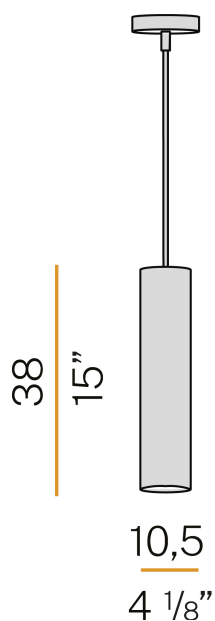

### Data sheet

CODE	L03702.000.0401
SYSTEM POWER CONSUMPTION	15W
EFFICACY	68.13lm/W
LIGHT SOURCE	LED
LIGHT SOURCE LIFETIME	L90 (B10) 50.000h
COLOUR TEMPERATURE	3000K Ra>90
LIGHT DISTRIBUTION	diffused
POWER SUPPLY	220-240V AC
FREQUENCY	50/60Hz
ELECTRICAL CONFIGURATION	ON-OFF
DRIVER	integrated included
NOMINAL LUMINOUS FLUX	1611lm
LUMEN OUTPUT	1022lm
EFFICIENCY	63.4%
WEIGHT	1,45 Kg
PROTECTION DEGREE	IP40
COLOUR TOLLERANCES	SDCM 3
PACKING DIMENSIONS (CM)	21,0 x 21,0 x 42,5

Suspension lighting fixture for interiors, with direct light emission.  
Extruded aluminium structure in white, black, bronze or mat brass polyacrylic paint, or with gold leaf coating.  
Turned pickled sheet metal end cap in white, black, bronze, mat brass or gold polyacrylic paint.  
Aluminium dissipation plate.  
Flat frosted glass diffuser.  
Turned pickled sheet metal frame in white, black, bronze or mat brass polyacrylic paint, or with gold leaf coating.  
2m (78,7") long suspension and power cable in transparent PVC.  
Power canopy with galvanized sheet metal ceiling bracket and pickled sheet metal covering in white, black, bronze or mat brass polyacrylic paint, or with gold leaf coating.

### Technical drawing

### Polar diagram